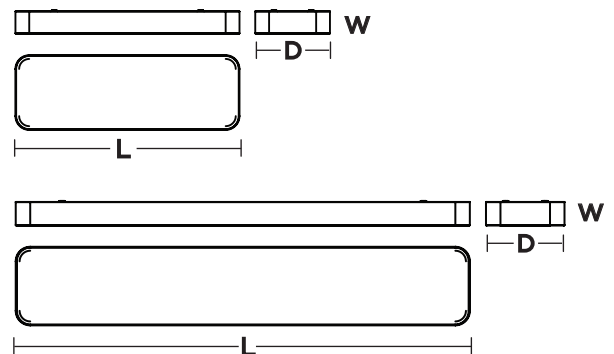

Bi-Level Motion Sensor (Optional '-MS')

- Built-in daylight sensor
- Detection area, time delay and daylight threshold can be precisely set via DIP switch
- Wide detection area, range up to 50 ft. (16 m) max

Emergency Back-Up (Optional '-BB') - 46" ONLY

- 90 minute run-time
- 7.4V 2500 mAh Lithium Ion Battery
- 8 watts

Construction

Die-formed steel construction. Standard mounting holes and hardware are included. Power supply connections must be made inside a junction box (not included).

Finish

Black or Satin Nickel.

Diffuser

White acrylic.

Electrical

Input 120-277 VAC 60 HZ.
Compatible with residential (TRIAC/ELV) and commercial (0-10V) dimmers. TRIAC and ELV dimming only at 120 VAC.

LED

Integrated LED modules capable of producing:
25W = 1875 delivered lumens
45W = 3975 delivered lumens
Selectable 2700K, 3000K, 3500K, 4000K, 5000K (CCT).
Rated for 50,000 Hrs., 90 CRI.

Certification

All fixtures are cETLus listed for indoor damp locations.
*Title 24/JA8 Compliant

Warranty

Limited warranty: This fixture is free from defects in materials and workmanship for a period of 5 years from date of purchase.

Specifications and dimensions
subject to change without notice.

Ordering Information:

Black	Satin Nickel	LED Lumens	Adjustable CCT	L	W	D
BAYL2408LAJUDBK*	BAYL2408LAJUDSN*	25W 1875	2700K/3000K/3500K/4000K/5000K	23-3/4"	8"	2-1/2"
BAYL2408LAJUDBK-MS	BAYL2408LAJUDSN-MS	25W 1875	2700K/3000K/3500K/4000K/5000K	23-3/4"	8"	2-1/2"
BAYL4608LAJUDBK*	BAYL4608LAJUDSN*	45W 3975	2700K/3000K/3500K/4000K/5000K	45-1/2"	8"	2-1/2"
BAYL4608LAJUDBK-MS	BAYL4608LAJUDSN-MS	45W 3975	2700K/3000K/3500K/4000K/5000K	45-1/2"	8"	2-1/2"
BAYL4608LAJUDBK-BB	BAYL4608LAJUDSN-BB	45W 3975	2700K/3000K/3500K/4000K/5000K	45-1/2"	8"	2-1/2"
BAYL4608LAJUDBK-MSBB	BAYL4608LAJUDSN-MSBB	45W 3975	2700K/3000K/3500K/4000K/5000K	45-1/2"	8"	2-1/2"